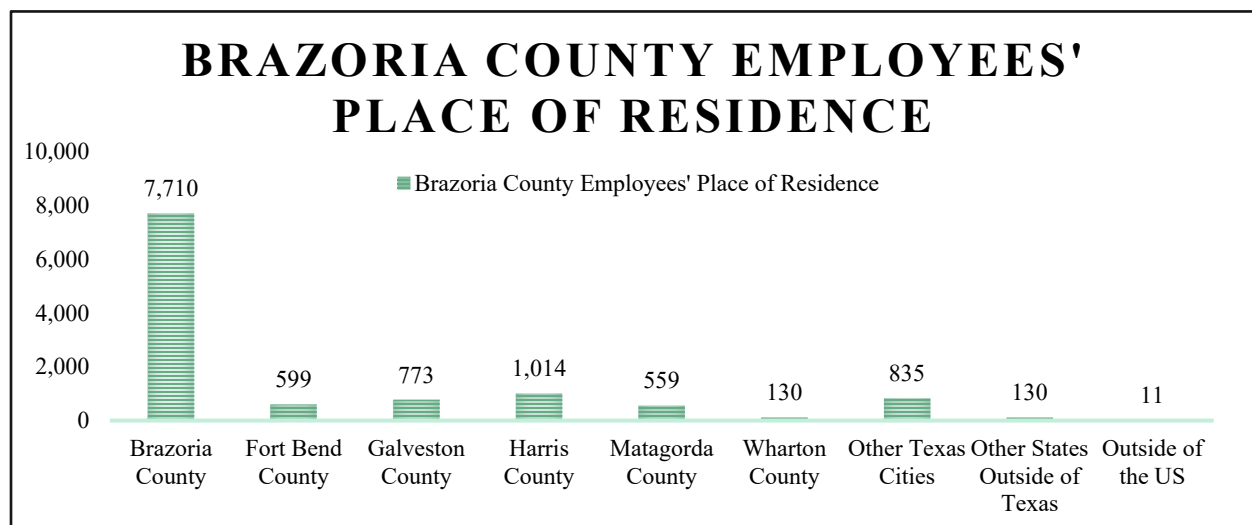

Zip Code Study 2025

The data presented in this report was compiled using information provided by various petrochemical related employers located throughout Brazoria County. The participating companies, who range in size from small to large employers, submitted their information according to payroll records. This report details the vast impact that industrial employment has on Brazoria County based on where employees live. Not only is the impact felt by the communities in Brazoria County, but also by the surrounding counties, the state of Texas, as well as other states.

Brazoria County Employees' Place of Residence	
Brazoria County	7,710
Fort Bend County	599
Galveston County	773
Harris County	1,014
Matagorda County	559
Wharton County	130
Other Texas Cities	835
US States Outside of Texas	130
Outside of the US	11
Total	11,761